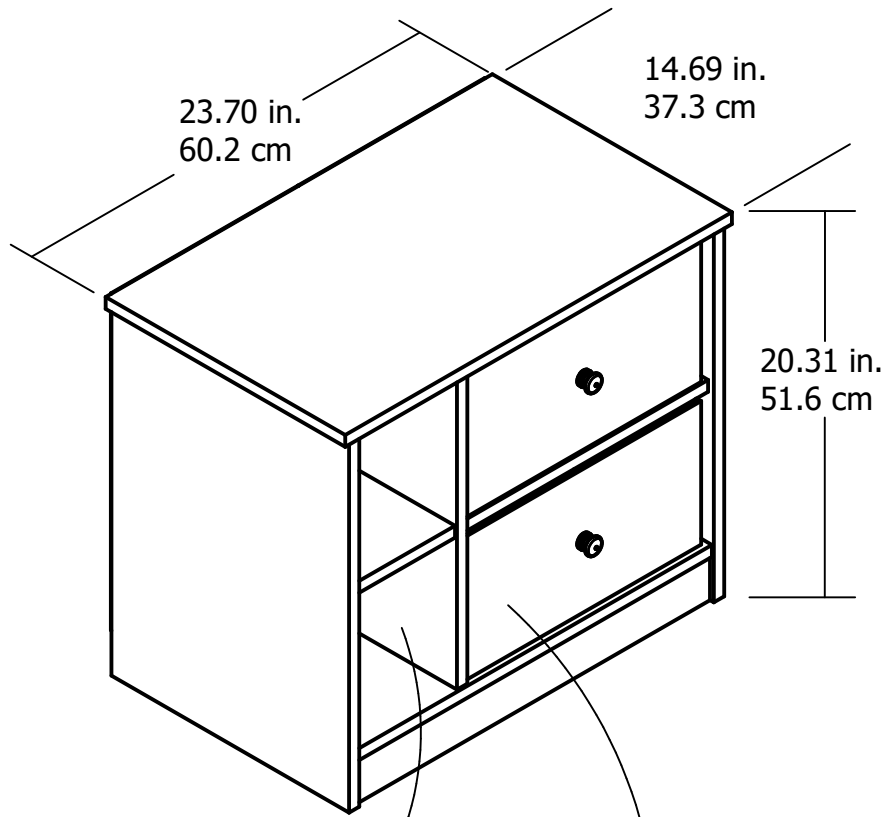

**1362**

Interior Storage dimensions:

6.22 in. (15.8 cm) W  
8.03 in. (20.4 cm) H  
14.21 in. (36.1 cm) D

0.41 cubic feet each

Interior Storage dimensions:

14.88 in. (37.8 cm) W  
8.03 in. (20.4 cm) H  
14.21 in. (36.1 cm) D

0.98 cubic feet each

Overall Product Size:

23.70"W x 14.69"D x 20.31"H  
60.2cm W x 37.3cm D x 51.6cm H

Wood Breakdown: 96%

Total storage: 2.78 cubic feet

Maximum Weight Capacities  
Unit Weight: 32 lbs. (14.5 kg)