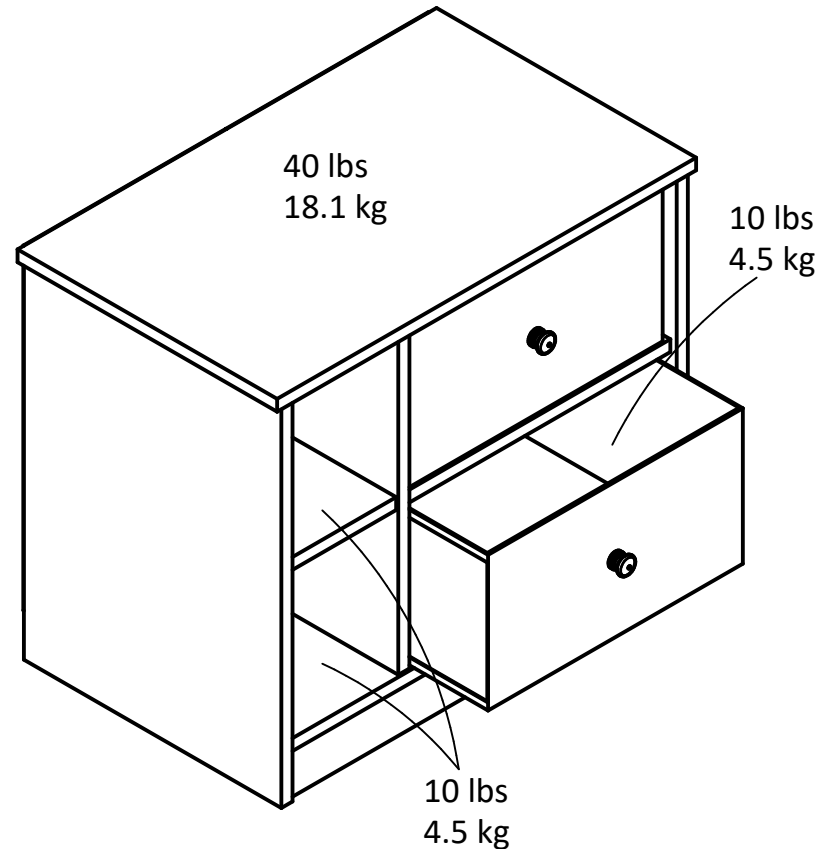

**1362**

Interior Storage dimensions:

6.22 in. (15.8 cm) W  
8.03 in. (20.4 cm) H  
14.21 in. (36.1 cm) D

0.41 cubic feet each

Interior Storage dimensions:

14.88 in. (37.8 cm) W  
8.03 in. (20.4 cm) H  
14.21 in. (36.1 cm) D

0.98 cubic feet each

Overall Product Size:

23.70"W x 14.69"D x 20.31"H  
60.2cm W x 37.3cm D x 51.6cm H

Wood Breakdown: 96%

Total storage: 2.78 cubic feet

Maximum Weight Capacities  
Unit Weight: 32 lbs. (14.5 kg)